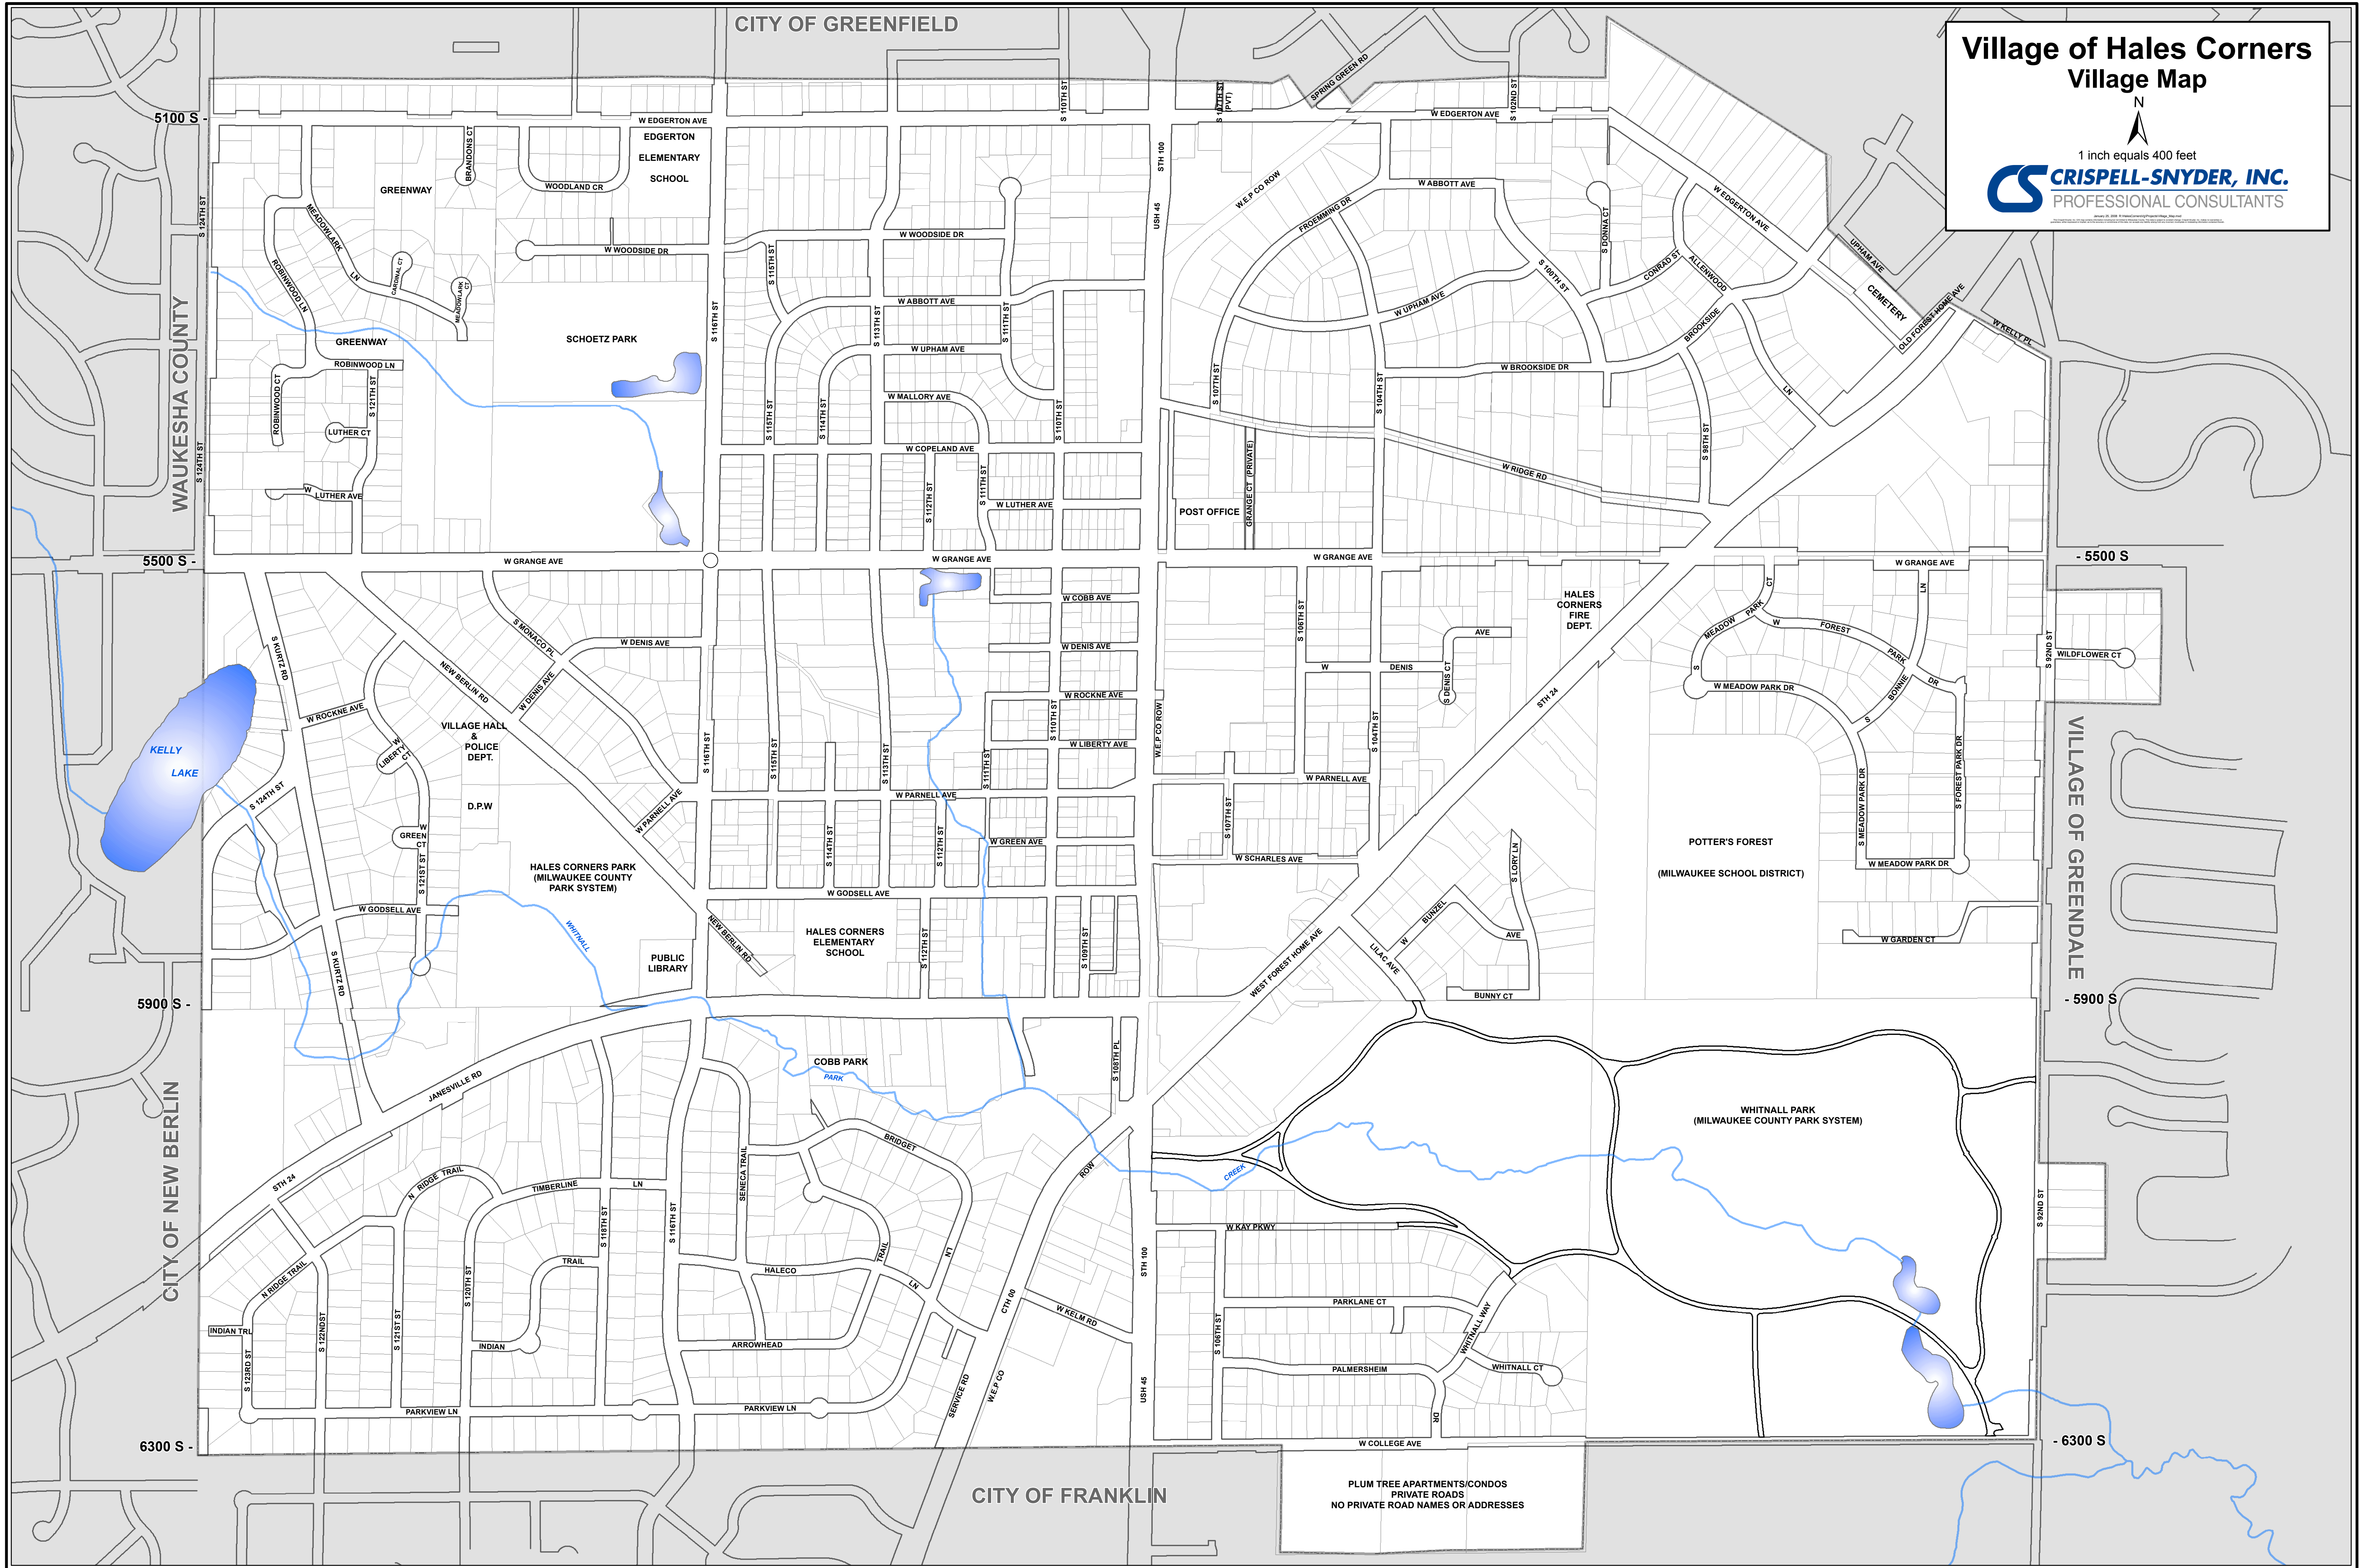

Village of Hales Corners Village Map

5100 S

5500 S

5900 S

6300 S

- 5500 S

- 5900 S

- 6300 S

CITY OF FRANKLIN

PLUM TREE APARTMENTS/CONDOS
PRIVATE ROADS
NO PRIVATE ROAD NAMES OR ADDRESSES

WAUKESHA COUNTY

CITY OF NEW BERLIN

VILLAGE OF GREENDALE

CITY OF GREENFIELD

HALES CORNERS PARK
(MILWAUKEE COUNTY PARK SYSTEM)